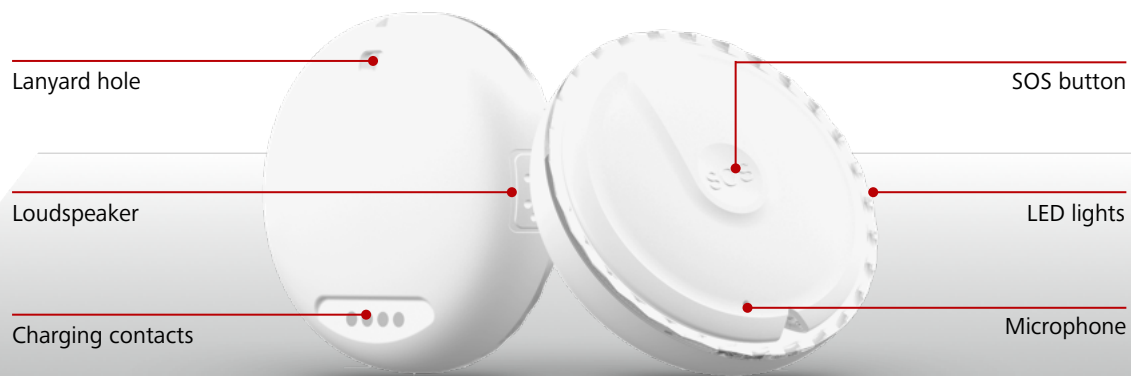

Technical Data

-  | 21 g
-  | 43 x 14,5 mm
-  | Rainproof, protected against splashing water (IPX6)
-  | 300mAh lithium battery installed

Functions

-  | Real-time localization
-  | Simple activation of the SOS alarm button
-  | Two-way telephony
-  | Voice announcement when alarm is triggered and reminder function
-  | Fall and geo-fence alarm

Technical features

- Real-time positioning via GPS, WIFI, BLE, LBS
- 2G cellular connection
- 3D G-sensor for motion alarm, drop alarm and power management
- 2-way telephony / voice call in case of alarm via SOS button or drop sensor
- Charging via magnetic 4-pin micro USB charger
- 1MB memory installed, stores 60,000 positions
- Large emergency button for help call / support

In the hospital
e.g. Personal tracking

In the warehouse
e.g. Voice communication

Senior citizens
e.g. Emergency call for help

Product informationen

Scope of delivery

- Magnetic 4-pin micro USB charging cable and mains plug
- 300mAh built-in lithium battery
- Lanyard and key ring holder
- Standard color: black