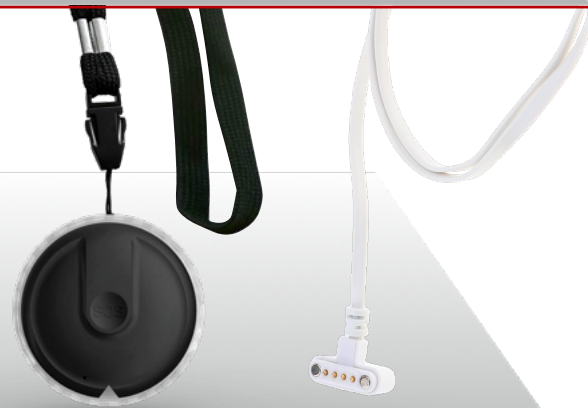

In the hospital
e.g. Personal tracking

In the warehouse
e.g. Voice communication

Senior citizens
e.g. Emergency call for help

Product informationen

Scope of delivery

- Magnetic 4-pin micro USB charging cable and mains plug
- 300mAh built-in lithium battery
- Lanyard and key ring holder
- Standard color: black